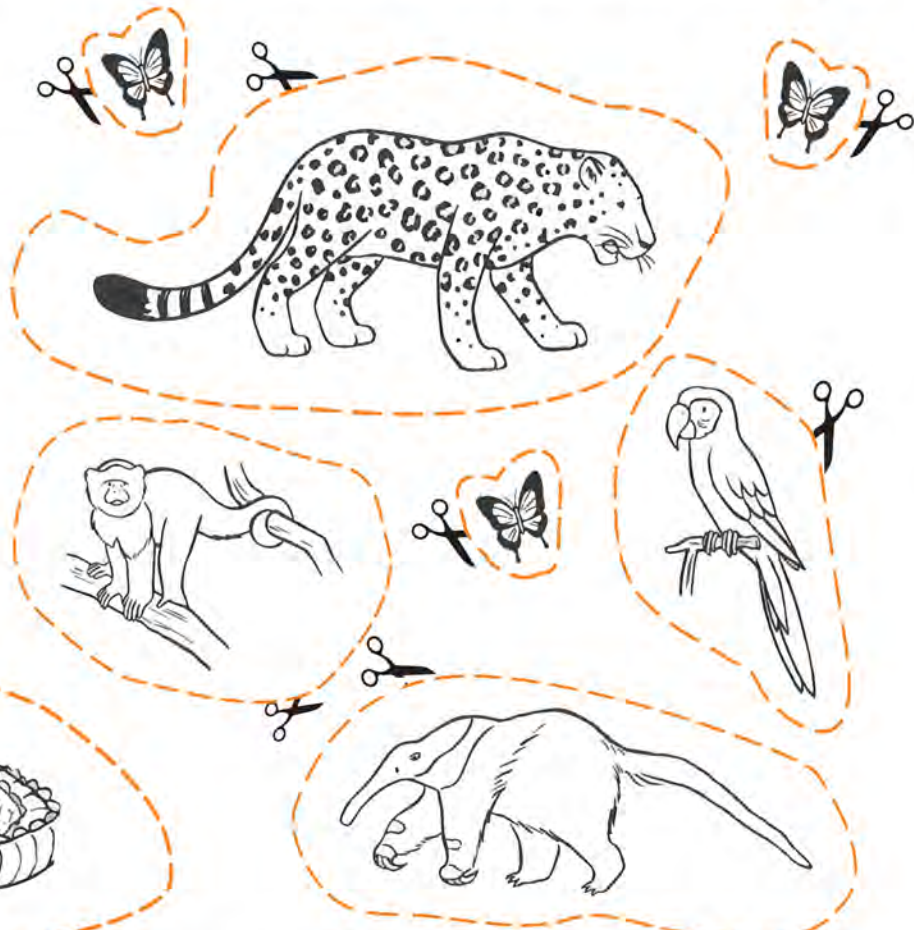

Film activate: Lost at HOME

After a plane crash, Sai, a capuchin monkey born and raised in captivity, finds himself alone and lost in the Amazon jungle.

1

Where do you think Sai likes to live in the rainforest? Select the correct cloud with the answer.

- Ocean
- House
- Grass
- Trees
- Land
- River

2 Imagine you are in the middle of the Amazon rainforest, just like Sai. What would you or a capuchin monkey feel, smell, hear, and see? Write a poem about it.

3

Let's help Sai adapt, protect from enemies, and make new friends. Color all of these animals. Cut and paste them in the rainforest next page.

I see _____

I hear _____

I smell _____

I feel _____

4 Place the cut-out animals in the rainforest below. Color the final scene.